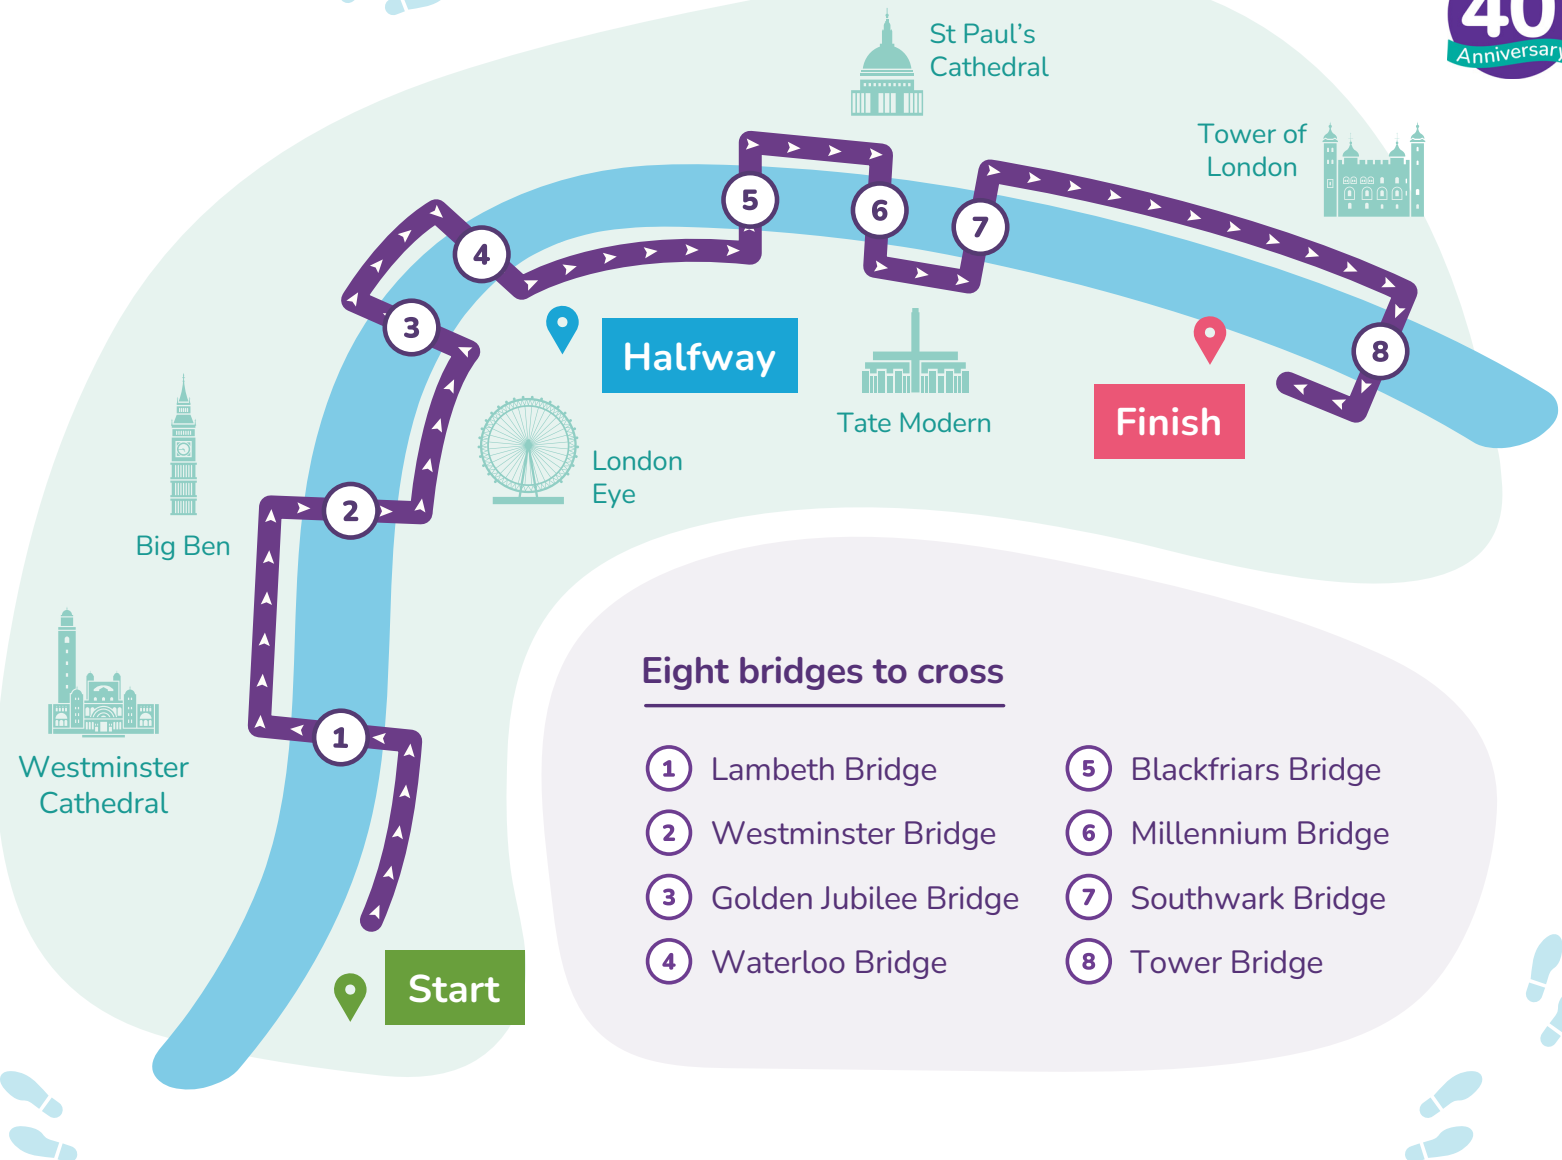

Bridges of London walk

Sunday 14 June 2026

Start

Vauxhall City Farm
165 Tyres Street
London SE11 5HS

Halfway

BFI Southbank
London SE1 8XT

Finish

The Unicorn Theatre
147 Tooley Street
London SE1 2HZ

Eight bridges to cross

- | | |
|-------------------------|----------------------|
| ① Lambeth Bridge | ⑤ Blackfriars Bridge |
| ② Westminster Bridge | ⑥ Millennium Bridge |
| ③ Golden Jubilee Bridge | ⑦ Southwark Bridge |
| ④ Waterloo Bridge | ⑧ Tower Bridge |